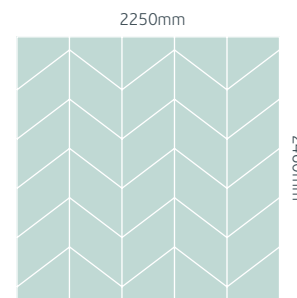

PRESTBURY CHEVRON