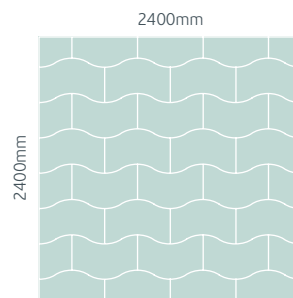

Plan

PRESTBURY WAVE