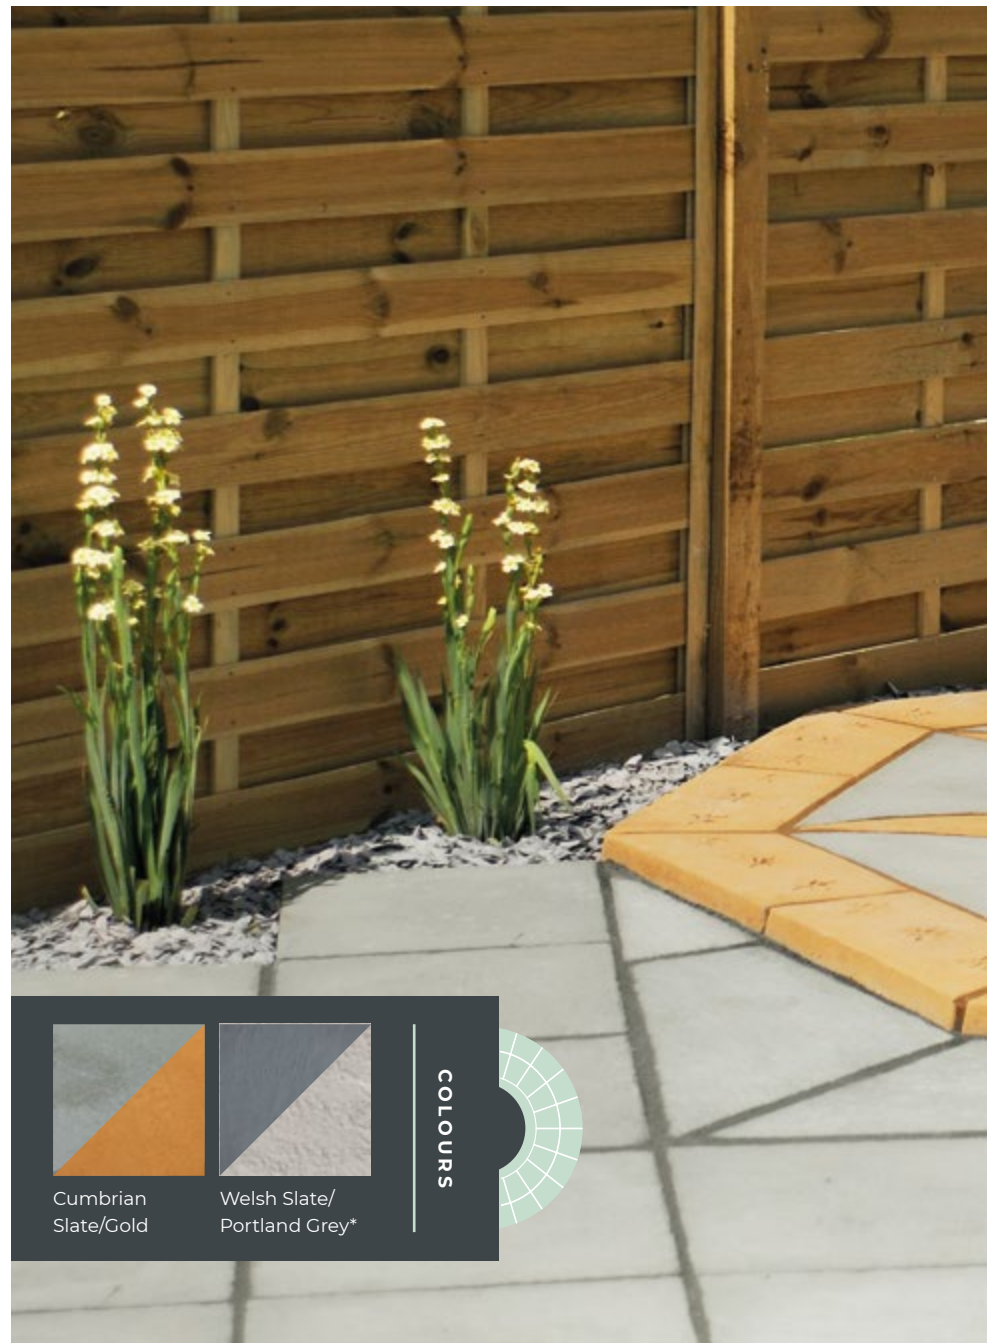

Lakeland Paving is available in classic Cumbrian Slate and the more intense Welsh Slate in our convenient paving packs or individual sizes can be made to order.

For a classic natural slate look our Lakeland range is perfect. If you turn to page 66 you can find out more about our accompanying Lakeland Walling offering you a wide range of possibilities when creating your outdoor space.

Complement

Use our Lakeland Edging Stones as a coping and create versatile planters a top your wall.

Lakeland Star & Sun

Our Lakeland Star and Sun Patio Packs are the perfect feature to create a striking contemporary design that will bring the wow factor to your garden.

Both come complete in a mix of two dramatic colours, Cumbrian Slate and Gold, with our Star design now also available in a striking combination of Welsh Slate and Portland Grey.

PLANS

Lakeland Star 5.76m²

Lakeland Sun 5.76m²

Lakeland Star

Reach for the stars with our striking Lakeland Star Patio Pack. Why not order our North Star to feature N, S, E & W compass points on the points of the star.

Cumbrian
Slate/Gold