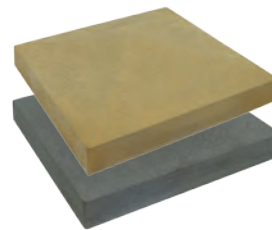

Tabling

Available in: Portland Grey, Barley and Welsh Slate are made to order. Please ask in store.

Sizes	Unit weight	No. Linear Mtr	Linear Mtr Pack	Unit / pallet	Pallet weight
Tabling					
600 x 300 x 50 (h)	24	1.66	12.0	20	480
600 x 355 x 50 (h)	29	1.66	12.0	20	580

Pier Caps

Available in: Portland Grey, Barley and Welsh Slate. Larger sizes of Barley and all Welsh Slate are made to order. Please ask in store.

Sizes	Unit weight	Qty/m ²	m ² per Pac	Unit / pallet	Pallet weight
Pier Caps					
225 x 225 x 50 (h)	7	-	-	50	350
300 x 300 x 60 (h)	10	-	-	30	250
380 x 380 x 50 (h)	21	-	-	20	420
520 x 300 x 90 (h)	19	-	-	16	190
520 x 520 x 100 (h)*	50	-	-	4	500
600 x 600 x 150 (h)*	67	-	-	4	268