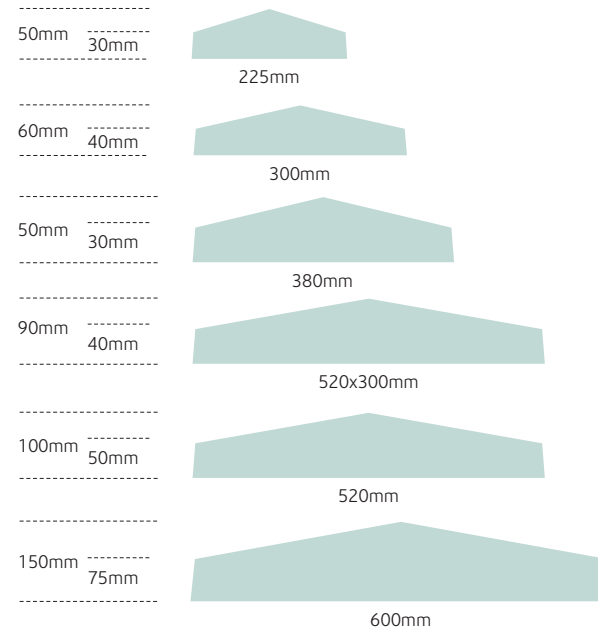

Tabling

Available in: Portland Grey, Barley and Welsh Slate are made to order. Please ask in store.

Sizes	Unit weight	No. Linear Mtr	Linear Mtr Pack	Unit / pallet	Pallet weight
Tabling					
600 x 300 x 50 (h)	24	1.66	12.0	20	480
600 x 355 x 50 (h)	29	1.66	12.0	20	580

Pier Caps

Available in: Portland Grey, Barley and Welsh Slate. Larger sizes of Barley and all Welsh Slate are made to order. Please ask in store.

Sizes	Unit weight	Qty/m ²	m ² per Pac	Unit / pallet	Pallet weight
Pier Caps					
225 x 225 x 50 (h)	7	-	-	50	350
300 x 300 x 60 (h)	10	-	-	30	250
380 x 380 x 50 (h)	21	-	-	20	420
520 x 300 x 90 (h)	19	-	-	16	190
520 x 520 x 100 (h)*	50	-	-	4	500
600 x 600 x 150 (h)*	67	-	-	4	268

*To order only

Coping Returns

Available in: Portland Grey, Barley and Welsh Slate are made to order. Please ask in store.

Sizes	Unit weight	Qty/m ²	m ² per Pac	Unit / pallet	Pallet weight
Coping Returns					
140 x 140 x 50 (h)	3	-	-	-	-
180 x 180 x 50 (h)	7	-	-	-	-
280 x 280 x 50 (h)	10	-	-	-	-